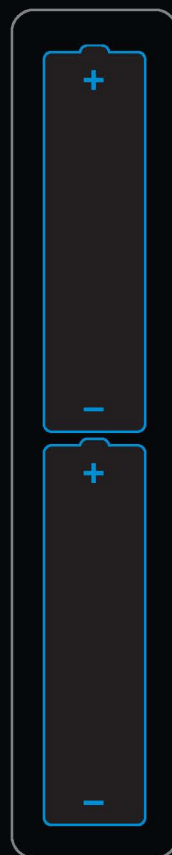

# GloTorch

glows in the dark!

The smart little torch with a big talent!

- Low energy setting
- Emergency strobe
- 6 x LED lights
- Certified to 200m

Floats upright!

GloTorch  
Main Unit  
with  
Floating Cap

Dive Cap

Dive cap Certified to 200m

Red Cap

Red cap for night vision.  
Includes lanyard

**DualGlo**  
TECHNOLOGY

The explorer's best friend.  
Ideal for camping, sailing, diving, climbing and hiking.